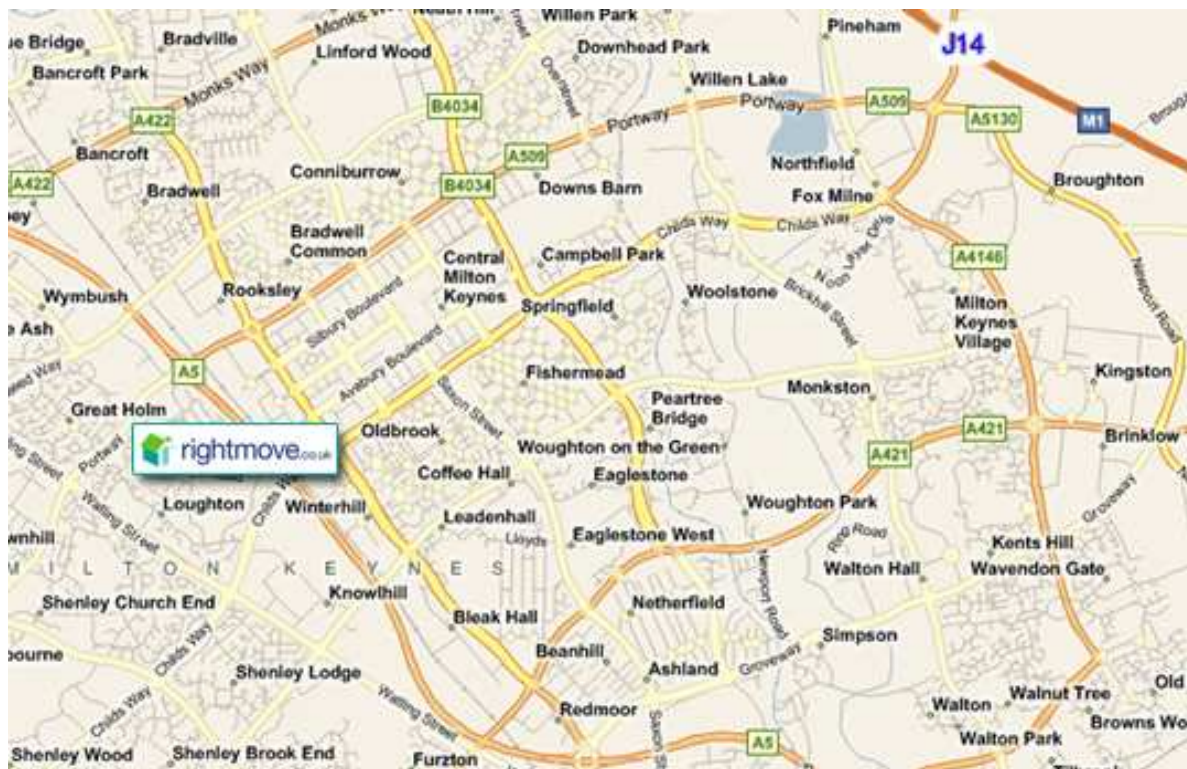

How to get Rightmove Milton Keynes

Our address is: Grafton Court, Snowdon Drive, Winterhill, Milton Keynes

Postcode : MK6 1AJ

Switchboard : 0845 330 2310

By Rail:

Milton Keynes Central is on London-Birmingham mainline. Journey times approx 40 mins from London Euston. Our office is 5-10 min walk from the station.

Exit the station and turn right, then at the end of the taxi rank turn left and walk along the side of the building. Just after the 'Richer Sounds' store turn right and walk under an archway.

Continue straight on, crossing a road and then turn left to walk around to the front of the Argos store. Walk past the entrances to Argos and then Toys 'R' Us. Cross the car park and walk through the underpass ahead and to your left. Grantham Court is the big cream building with blue windows dead ahead of you. Walk around the building to the right to the main entrance and use the buzzer for entry.

By Road From A5 Southbound/Northbound :

- Leave the A5 signposted Milton Keynes, Buckingham A421 onto the Redmoor Roundabout and take the 3rd exit (coming from the North) or 1st exit (from the South) onto V6 Grafton Street - A421 (signposted Milton Keynes West, Buckingham)
- At the next roundabout (called Bleak Hall) take the 2nd exit straight over onto Grafton Street (signposted Central Milton Keynes)
- At Leadenhall Roundabout take the 2nd exit straight over onto Grafton Street (signposted Milton Keynes North, Central Milton Keynes)
- At South Grafton Roundabout take the 1st exit onto Childs Way
- Almost immediately after the roundabout turn left onto Snowdon Drive
- Immediately after, turn left for Grafton Court or right for overflow parking in Homebase